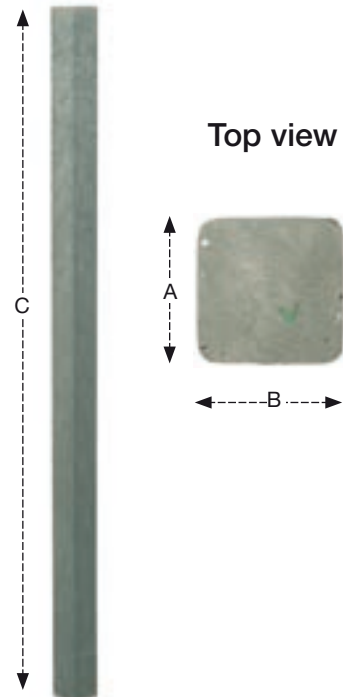

technical data

Square posts

A width (cm)	B width (cm)	C length (cm)	weight (cm)
7	7	150	7
8,5	8,5	160	10
8,5	8,5	180	11,5
8,5	8,5	200	13
10	10	180	16
12	12	150	21
12	12	180	24
12	12	200	30
12	12	220	30
14	14	150	26

Various lengths are available upon request.